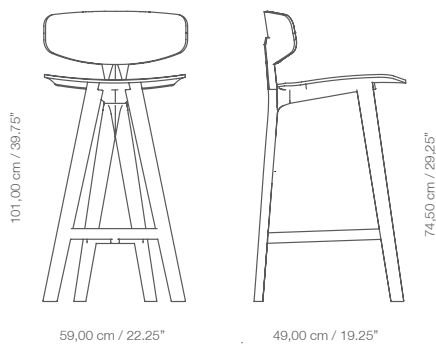

Duetto Bar

Wood
C112

This collection of design chair, armchair and bar stool is an exercise in balance and volumes, a visual play of an element with great force, like an X with the wood itself. Look for visual games on the back of each seat in order to set up spaces with personality.

Technical Specs

	0,31m3		1 un
	10,87 ft3		
	- cm	- yds	1 un
	140cm 55,1" in width	- cm	- yds
	- m2		1 un
	- ft2		
	7,0 kg 15.4 lb		1 un