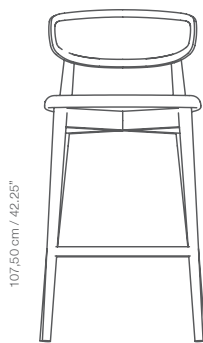

Donasella Est Bar

A Nordic language and the 50's inspire the collection Donasella: simplicity and lightness defined by an immediate and aesthetic language, as an evocation of the of northern european chairs. Chair, armchair and bar stool, with solid beech or ash frame, seat and back in fabric or faux leather.

Technical Specs

51,00 cm / 20,00"

51,50 cm / 20,25"

	0,42 m3	2 un
	14.83 ft3	
	55 cm	0.60 yds 1 un
	140cm 55,1" in width	245 cm 2.67 yds 6 un
	1,00 m2	10.76 ft2 1 un
	7 kg	15.4 lb