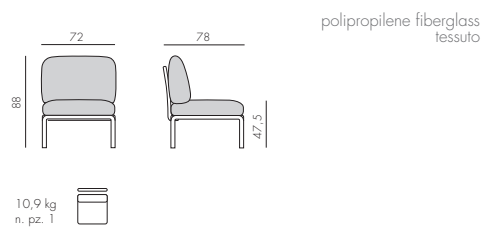

KOMODO ELEMENTO CENTRALE